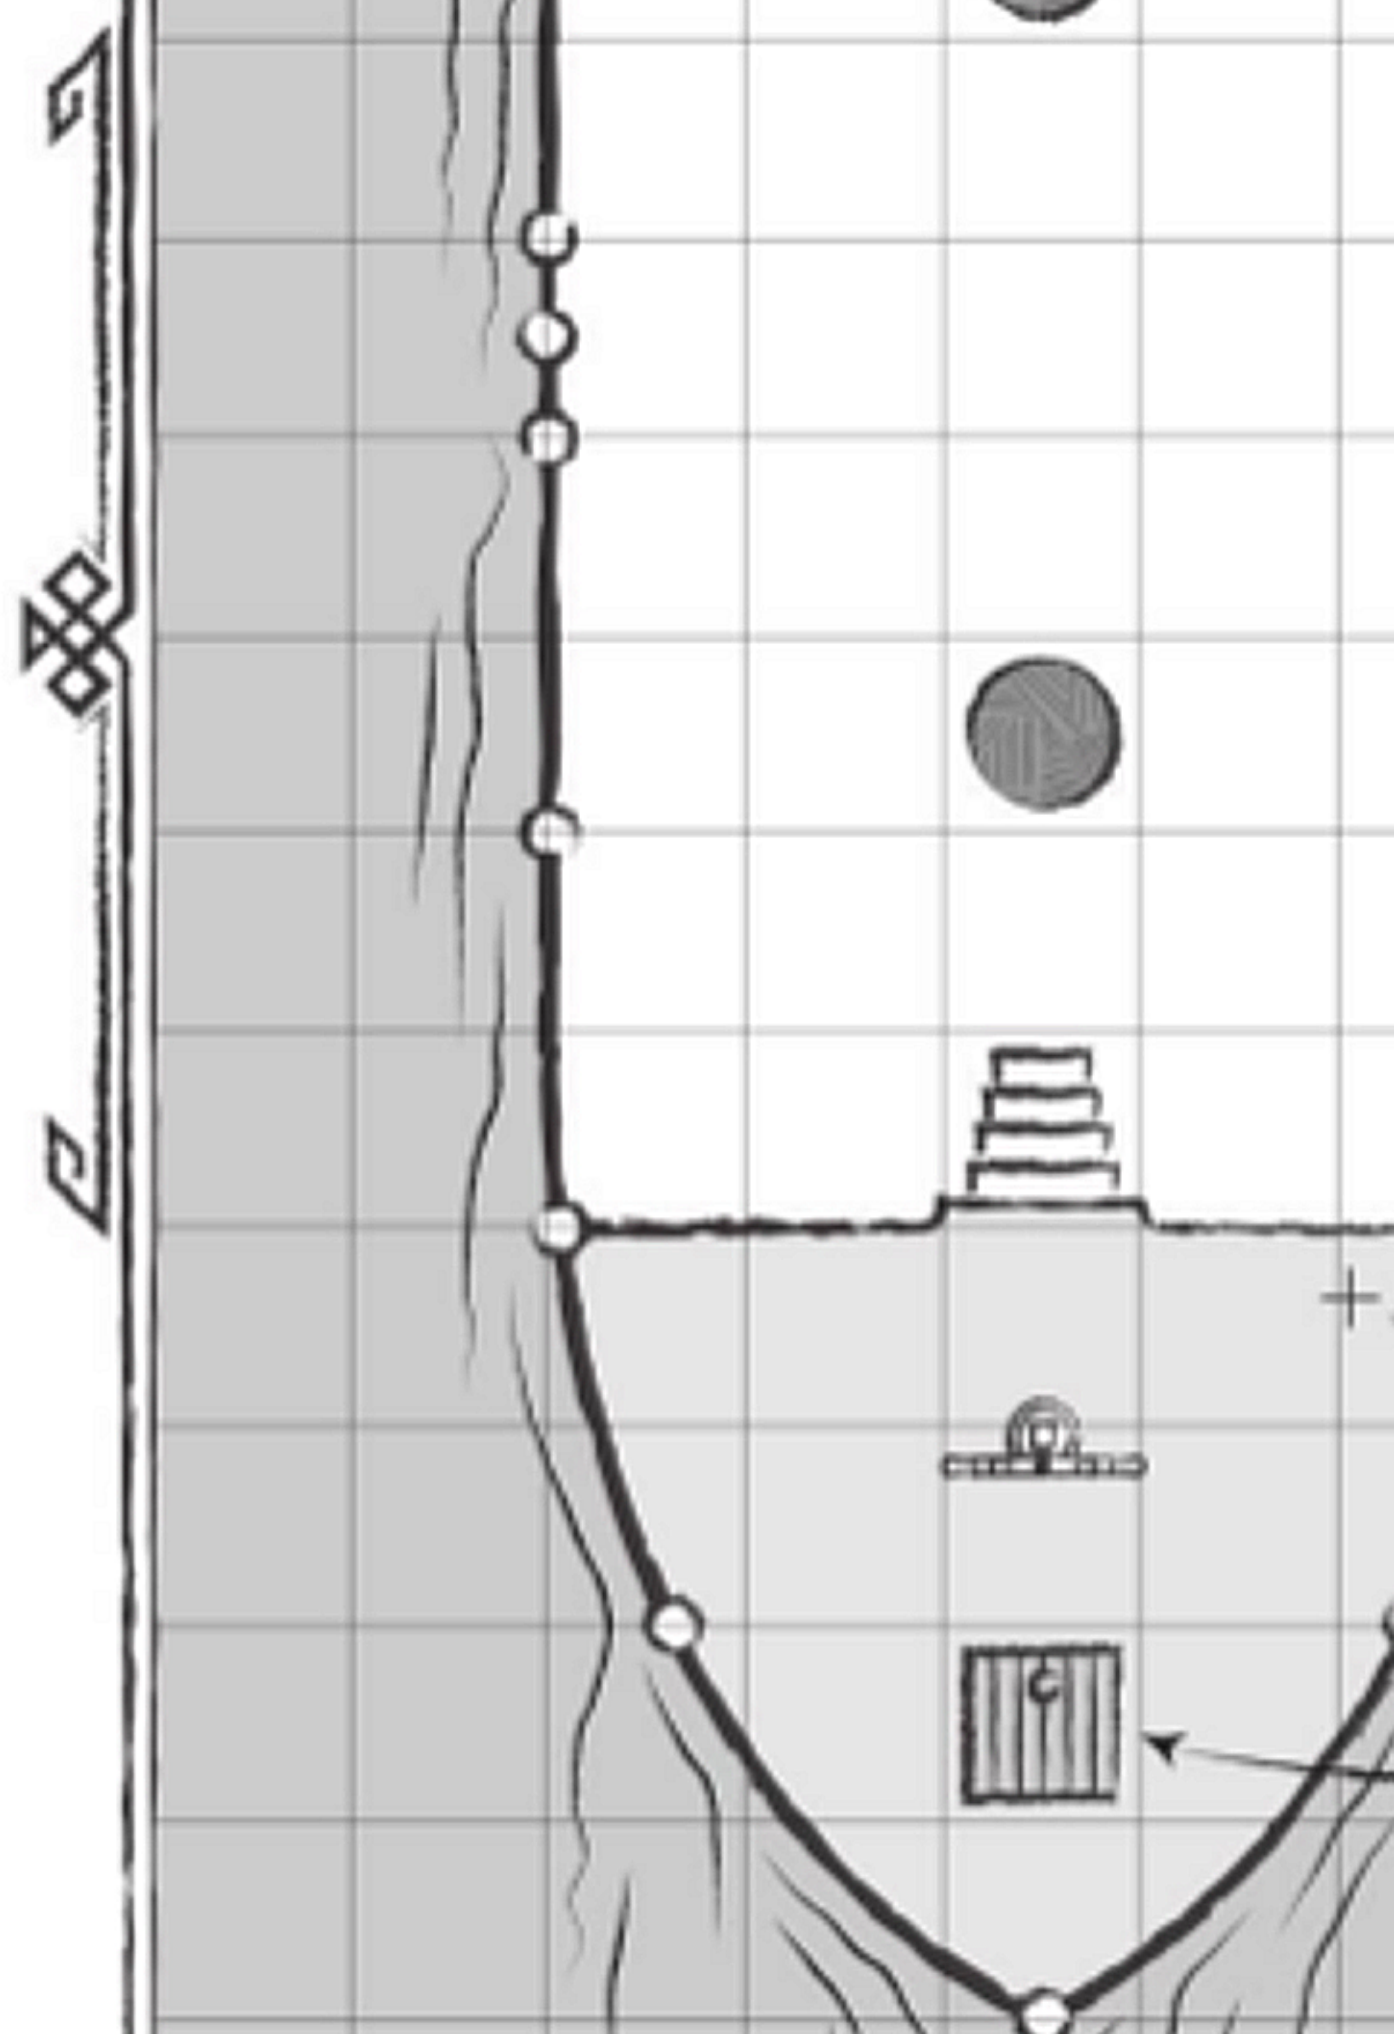

UPPER DECK

OBSERVATION

DECK

TRAP DOOR TO
OBSERVATION
DECK

5'

□

□

□

KEY

MAST

STEPS

DESK &
BEDROLL

FISH
DISSE
TABLE

HELM

TRAP DOOR

CTION

MAGIC
ORB

TRAP
OPENING

BLOODY DUSK

BARREL

DOOR

ING & LADDER