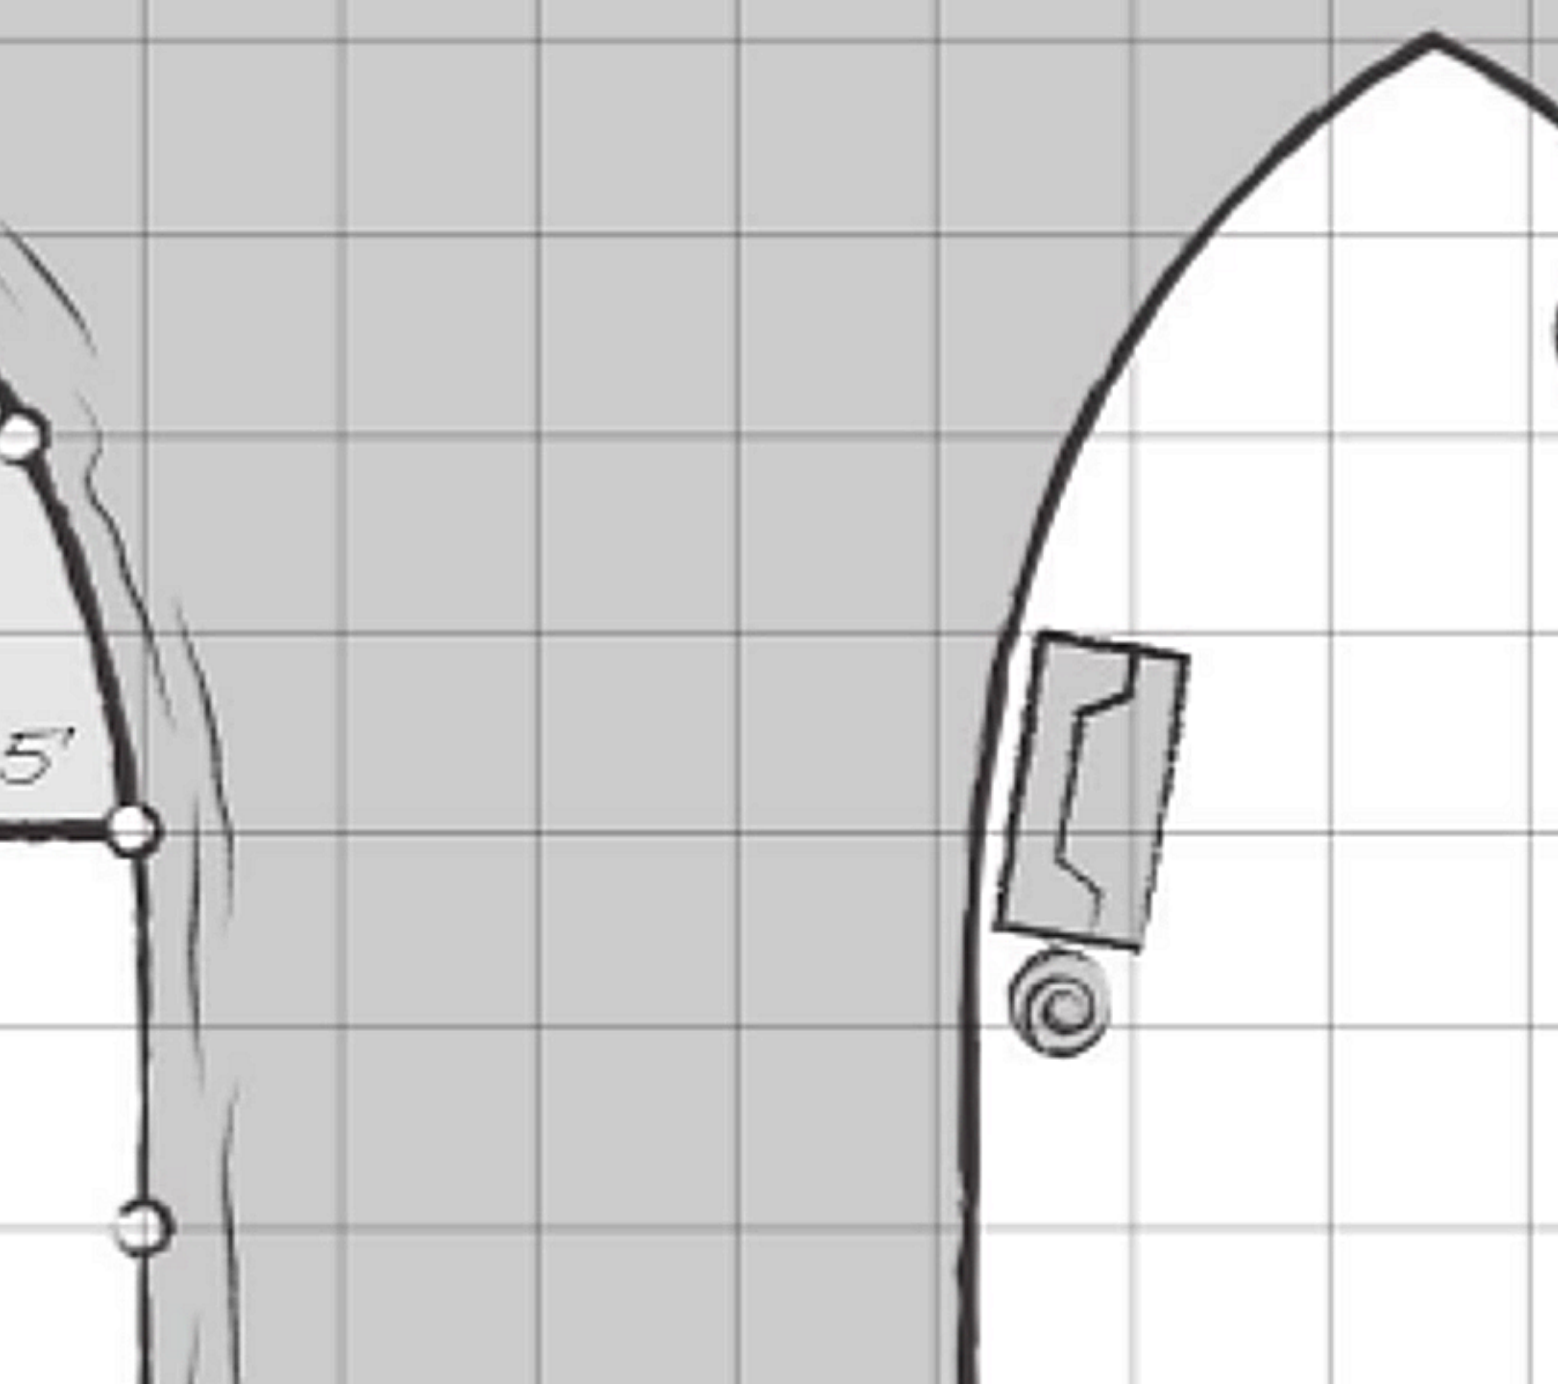

UPPER DECK

OBSERVATION

DECK

TRAP DOOR TO
OBSERVATION
DECK

5'

□

□

□

KEY

MAST

STEPS

DESK &
BEDROLL

FISH
DISSE
TABLE

HELM

TRAP DOOR

CTION

MAGIC
ORB

TRAP
OPENING

BLOODY DUSK

BARREL

DOOR

ING & LADDER