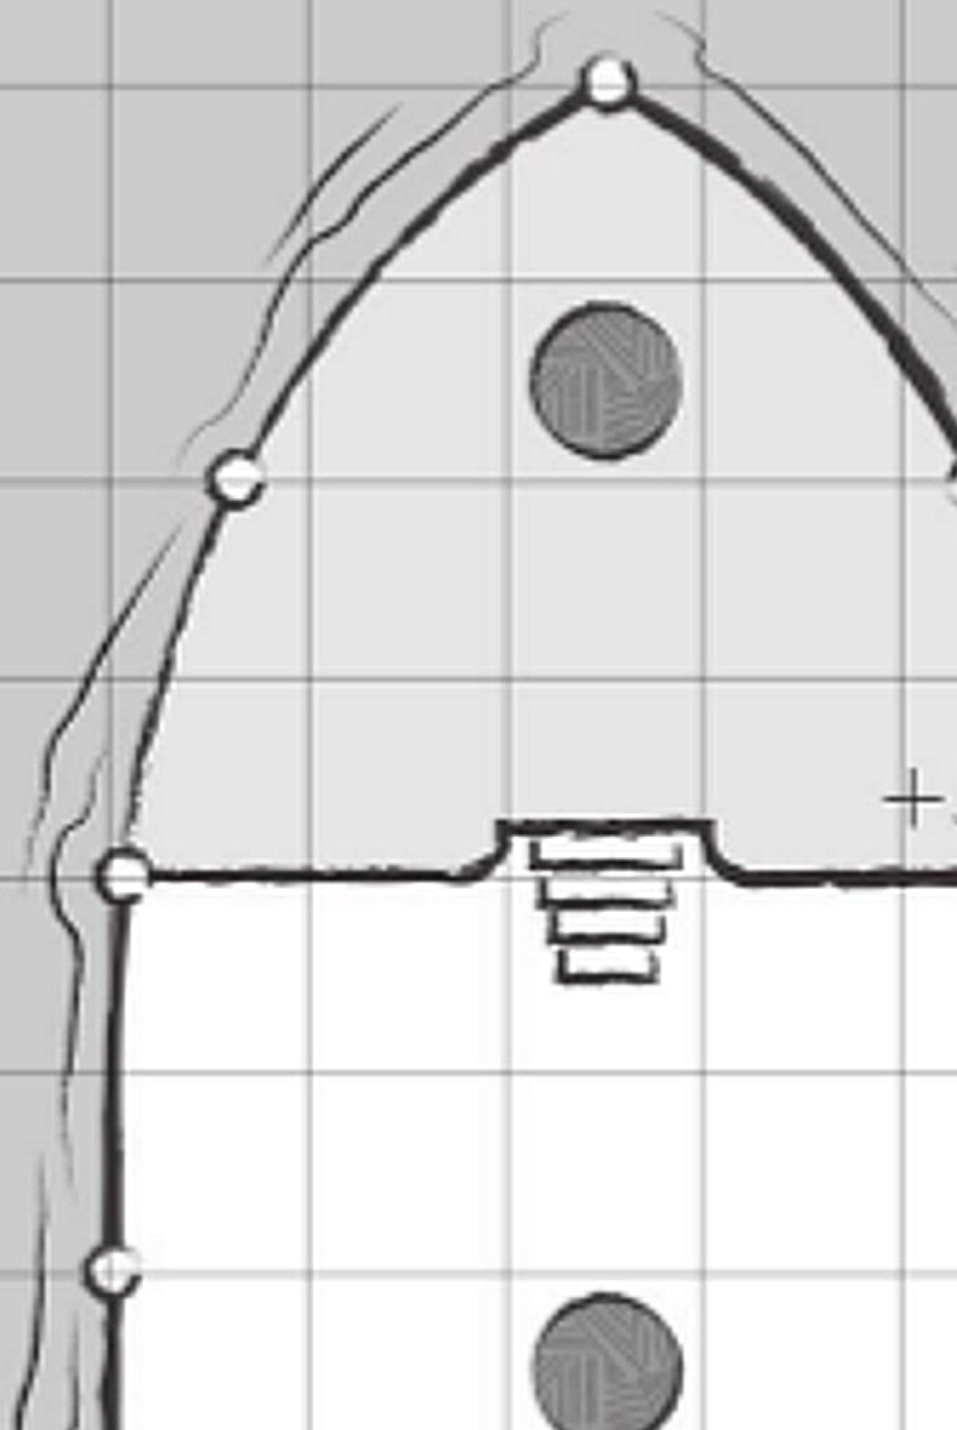

UPPER DECK

OBSERVATION

DECK

TRAP DOOR TO
OBSERVATION
DECK

5'

□

□

□

KEY

MAST

STEPS

DESK &
BEDROLL

FISH
DISSE
TABLE

HELM

TRAP DOOR

CTION

MAGIC
ORB

TRAP
OPENING

BLOODY DUSK

BARREL

DOOR

ING & LADDER