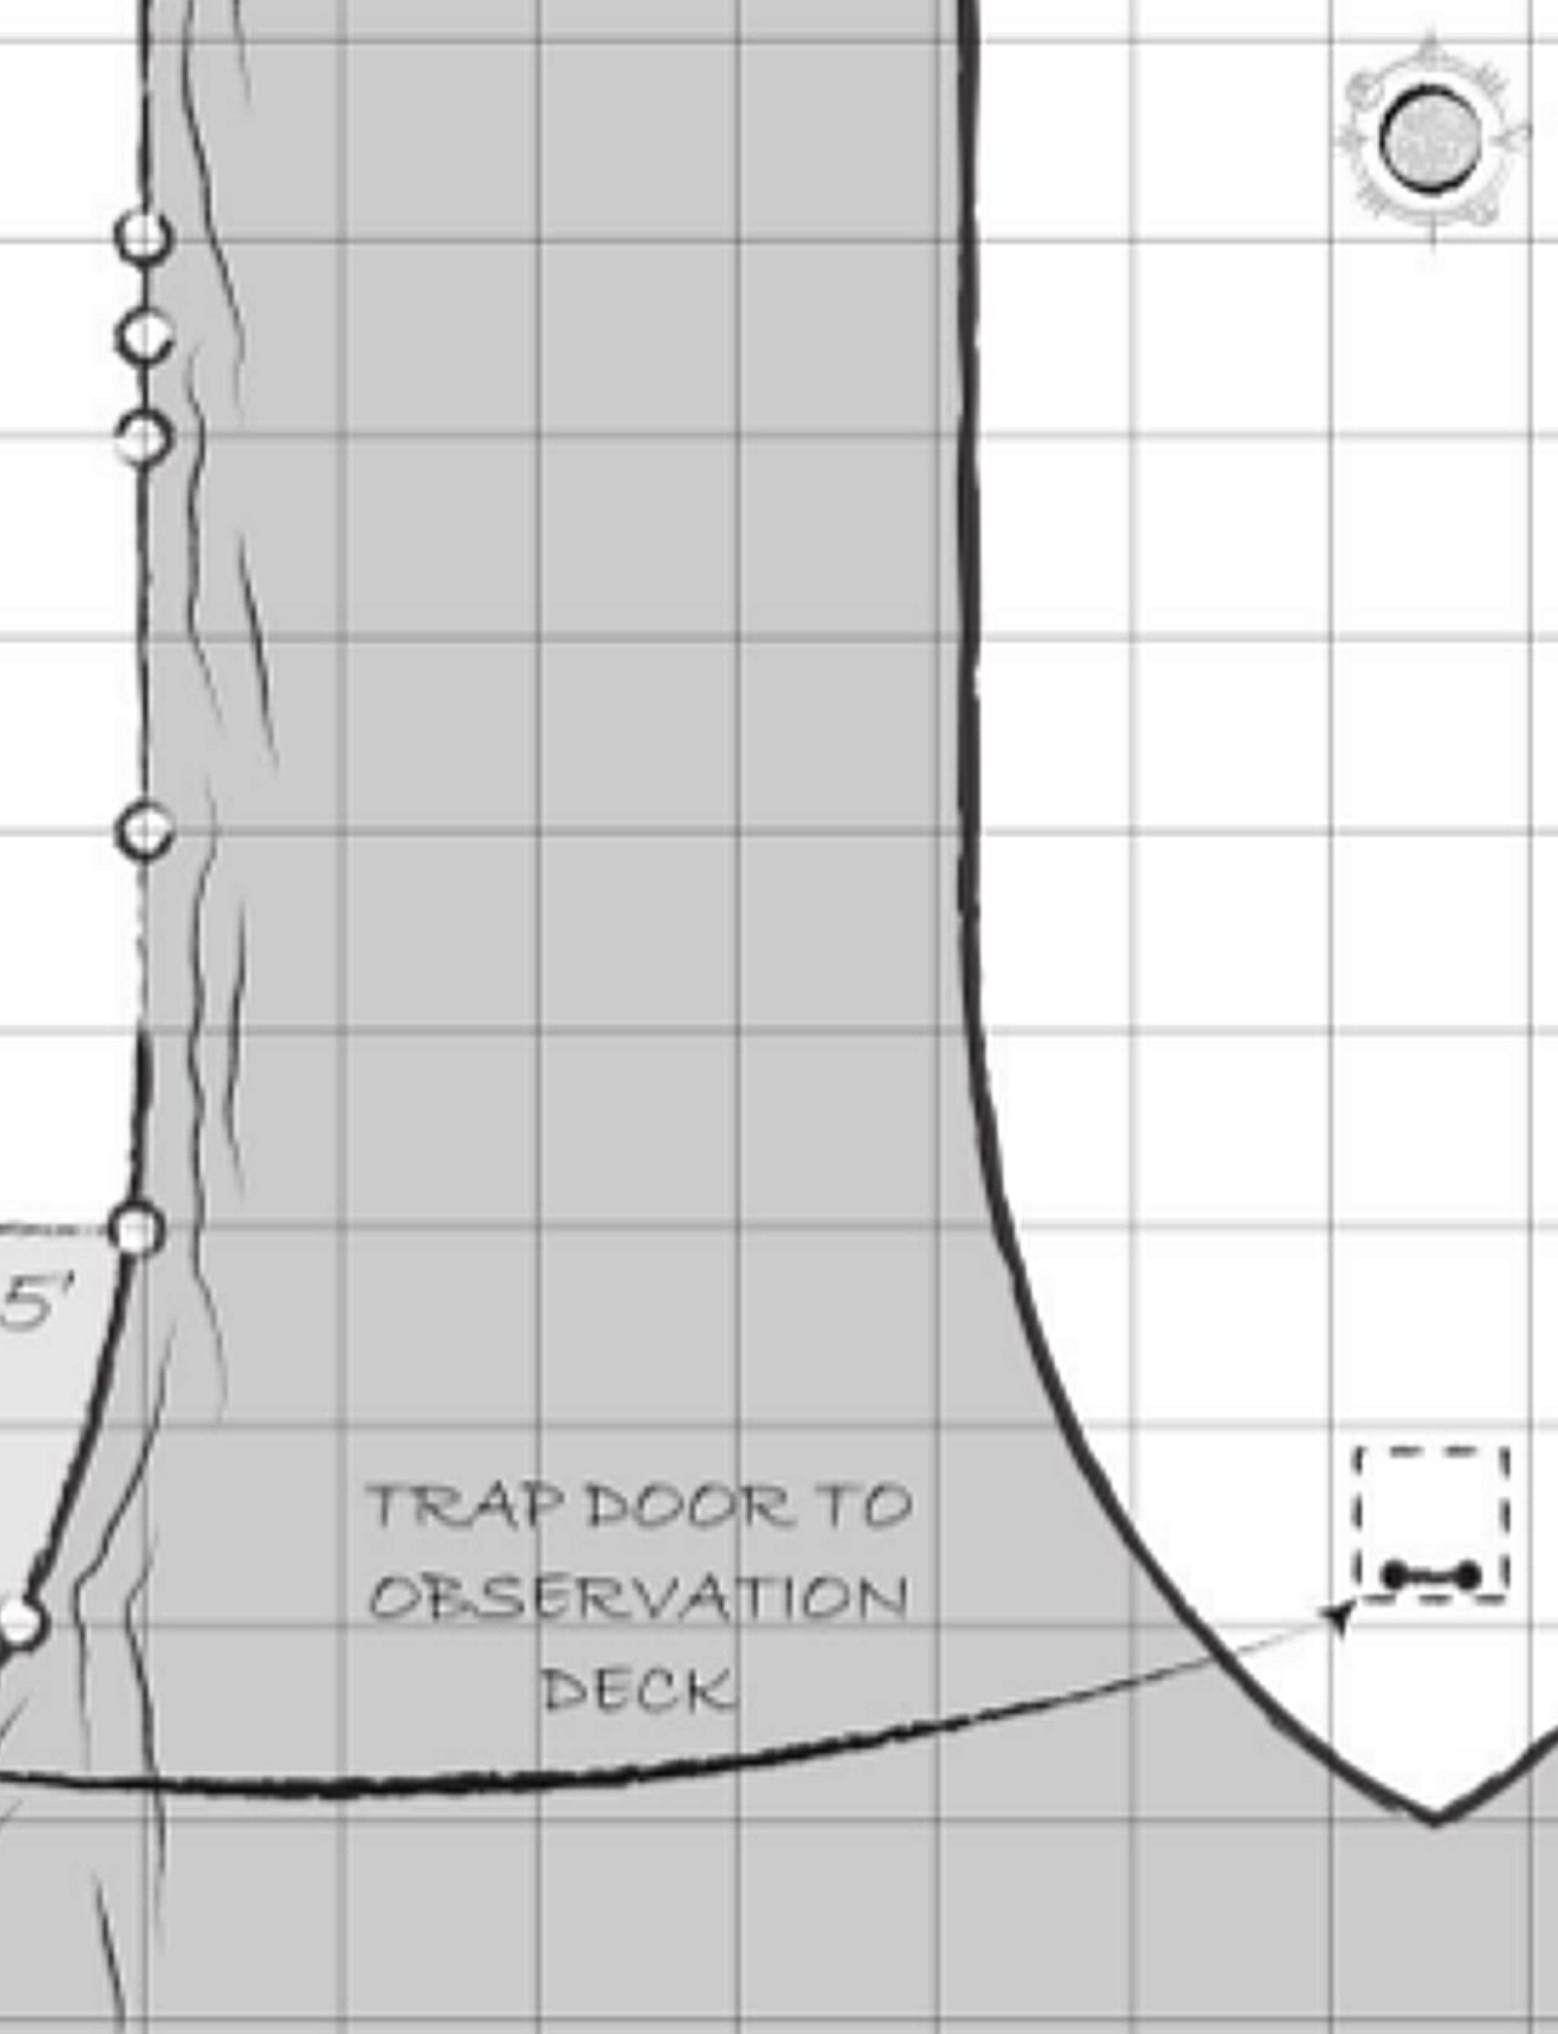

UPPER DECK

OBSERVATION

DECK

TRAP DOOR TO
OBSERVATION
DECK

5'

□

□

□

KEY

MAST

STEPS

DESK &
BEDROLL

FISH
DISSE
TABLE

HELM

TRAP DOOR

CTION

MAGIC
ORB

TRAP
OPENING

BLOODY DUSK

BARREL

DOOR

ING & LADDER